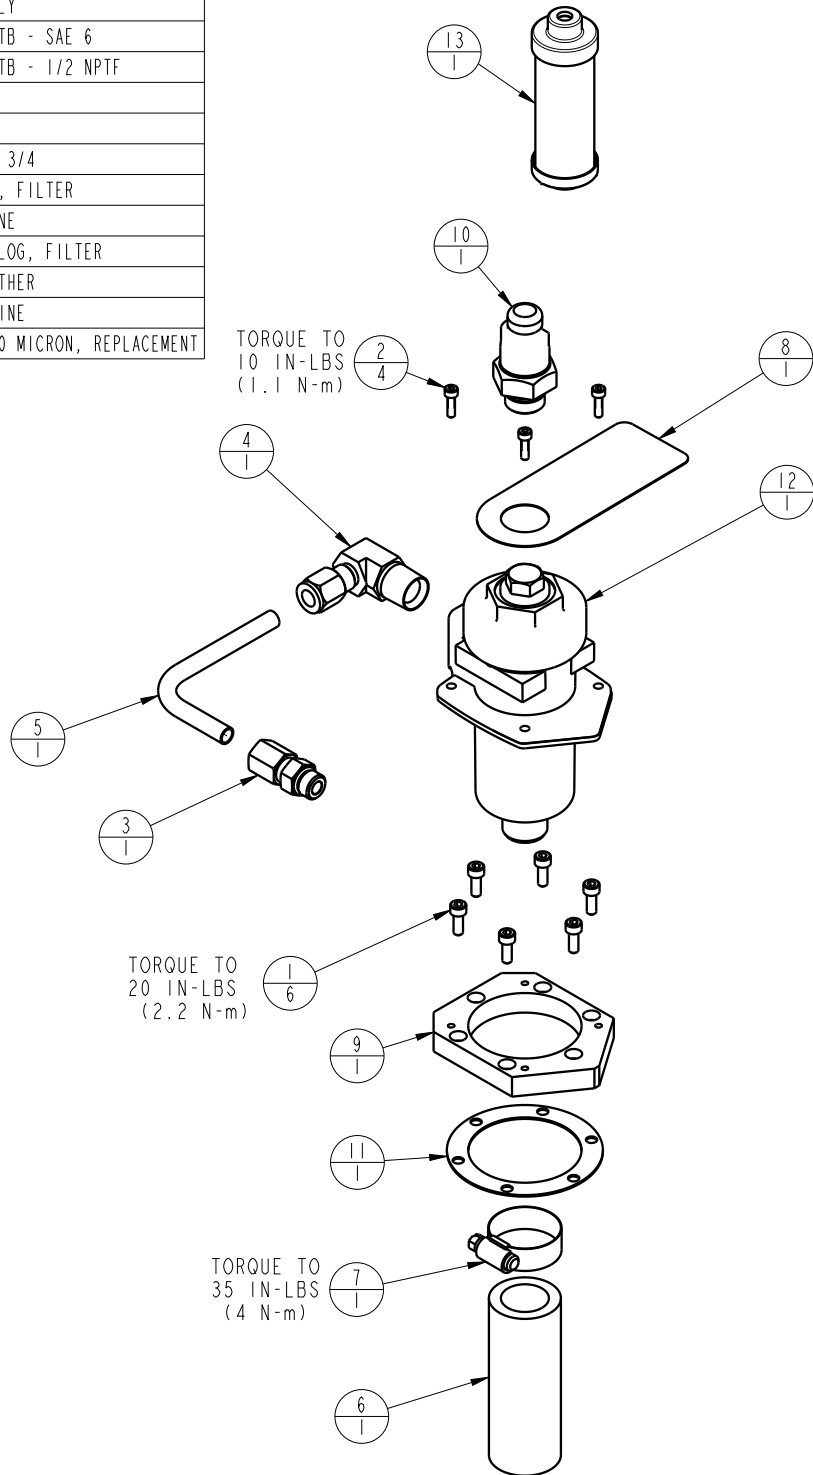

PARTS LIST RETURN LINE FILTER, VISUAL CLOG INDICATOR

NO	QTY	PART NO	DESCRIPTION
N/A	N/A	95595009	ASSY, FILTER, VISUAL CLOG INDICATOR
1	6	21500031	SHCS, M5 x 0,8 x 14, ALY
2	4	21500050	SHCS, M4-0.7 X 14, ALY
3	1	30000166	CONNECTOR, 3/8 FLRL TB - SAE 6
4	1	30160368	ELBOW, 90, 3/8 FLRL TB - 1/2 NPTF
5	1	35000600	TUBE, RETURN LINE
6	1	35300100	HOSE, 1.00 X 4.00
7	1	35300101	CLAMP, HOSE, 3/4 - 1 3/4
8	1	67040101	TAG, INDICATOR, CLOG, FILTER
9	1	85595020	MOUNT, FILTER, IN-LINE
10	1	85595021	INDICATOR, VISUAL, CLOG, FILTER
11	1	85595023	GASKET, FILLER, BREATHER
12	1	95595008	FILTER, FILLER, IN-LINE
13	1	31050018	FILTER, CARTRIDGE, 10 MICRON, REPLACEMENT

APPLY PIPE THREAD SEALANT TO ALL PIPE THREADS